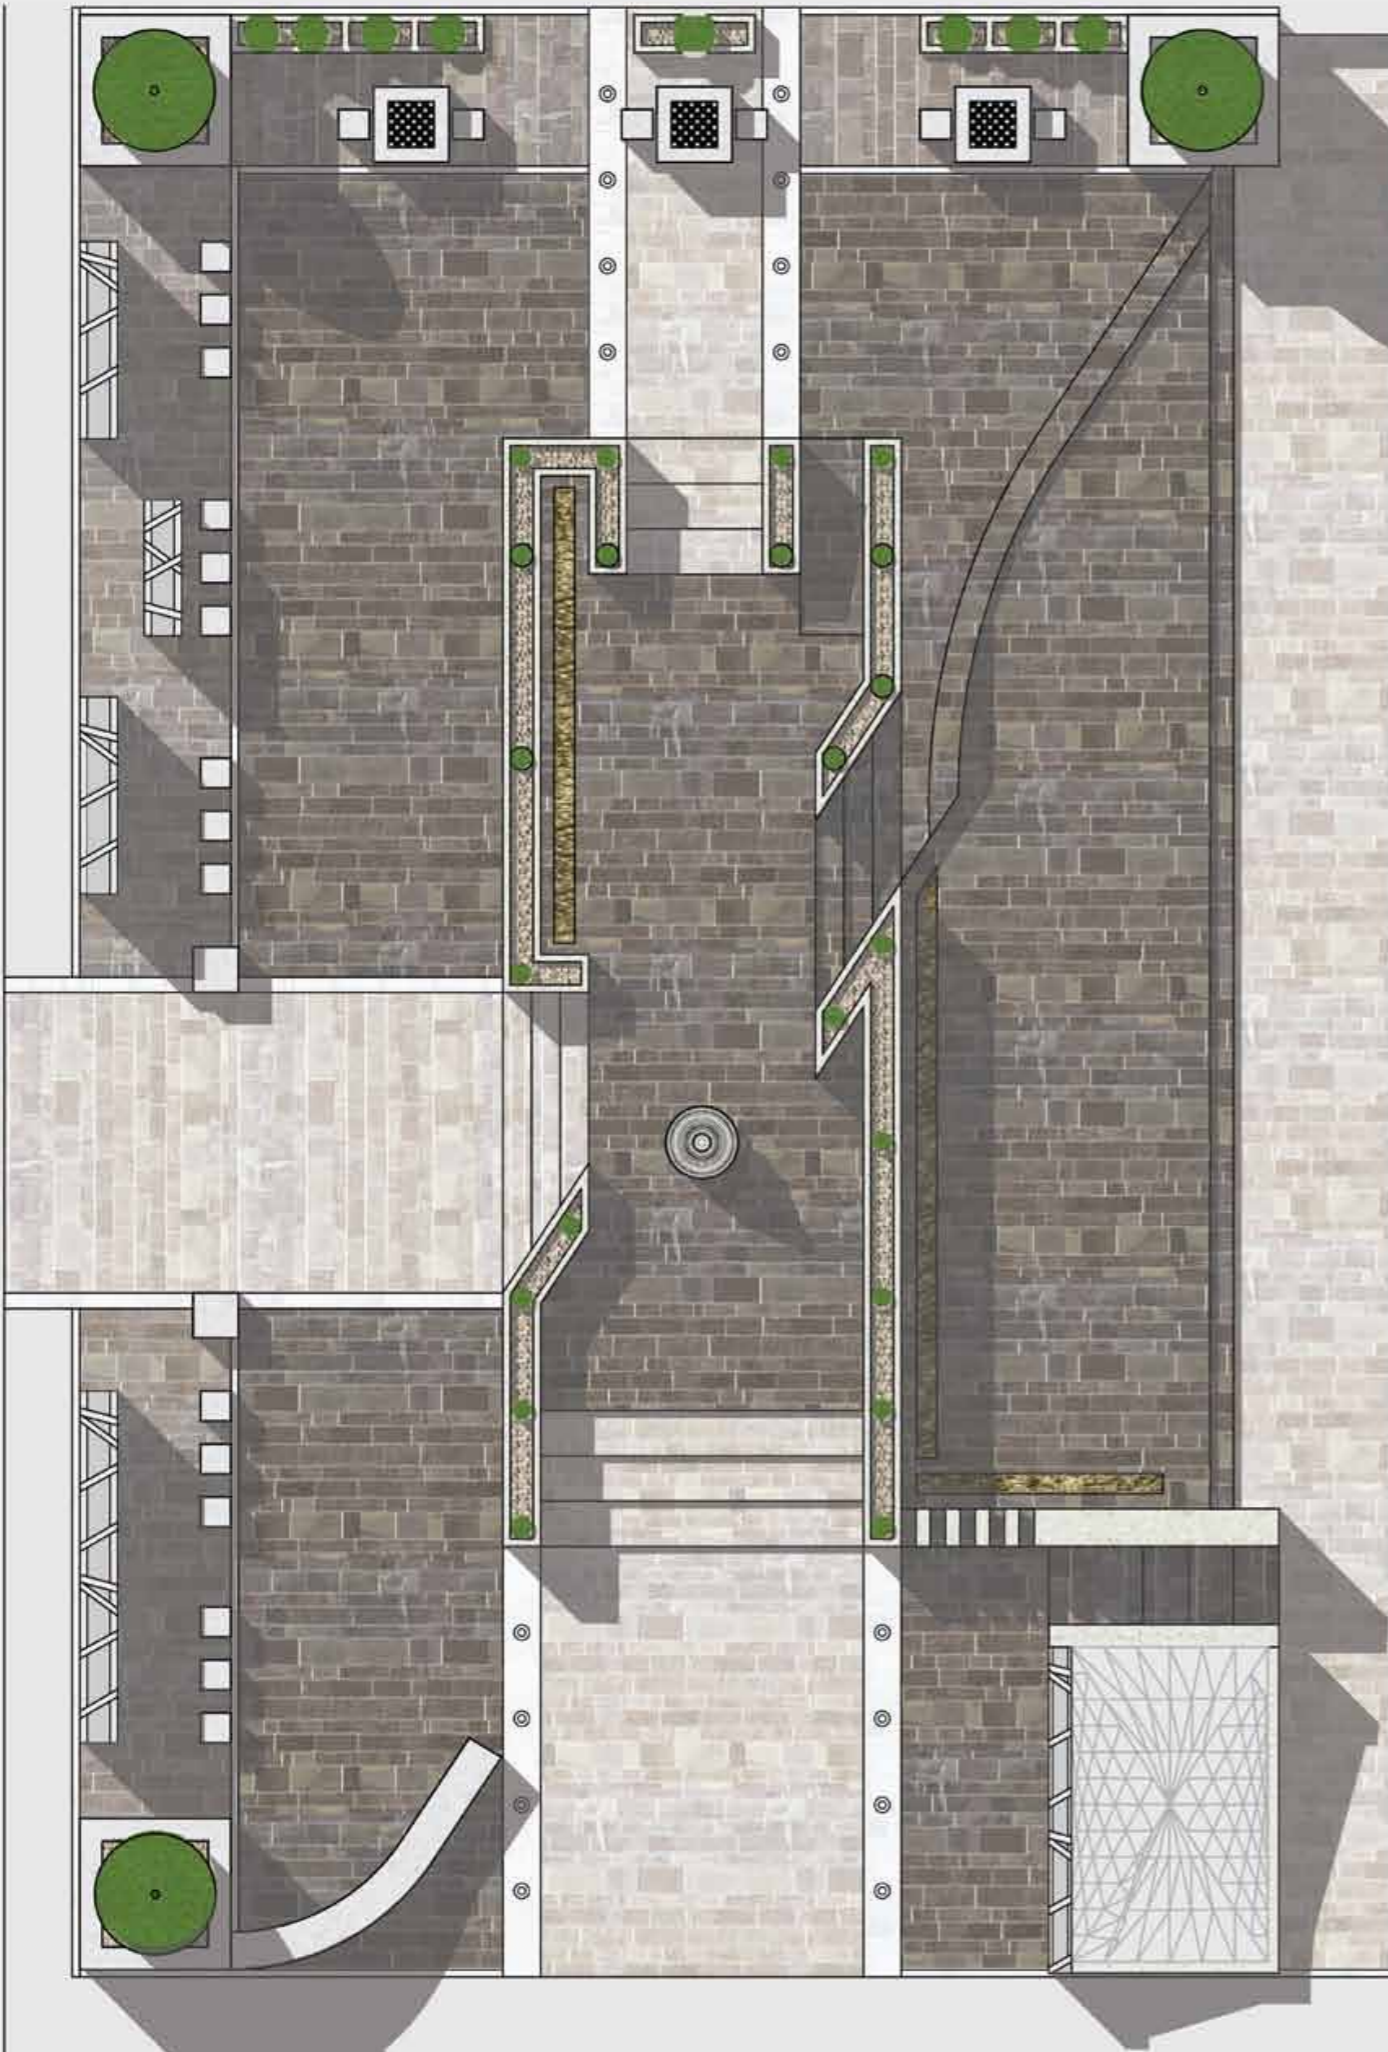

A SHORT EXPLANATION

The project intends to emphasize the prominent location of the Brunswick-College Parkette, creating a meeting place for all the community. The idea of the project is a small podium surrounded by small benches (cube light) to create an attractive place for day and night. The podium wants to connect visually the park with the other buildings (station, church, etc.). The benches and lighting installations transform the park in a pleasant and safe place.

The "piazza" is organized with gradual terraces that promote the connection between the square, the road and the Kensington Health Centre (its ground floor will be a large bar).

Evergreen vegetation has been chosen as the most suitable and also easy to maintain vegetation. Finally the ventilation grates have been transformed into a sort of modern sculpture, thus being a great attraction for the park.

.
. .
. .
. .
. .

O -u@@ 'yk" @ 'u=- '° hh' '#@' ~
8 k '7 'h ~
" '@ ~

Brunswick College Parkette

Planimetry, elevation and sections